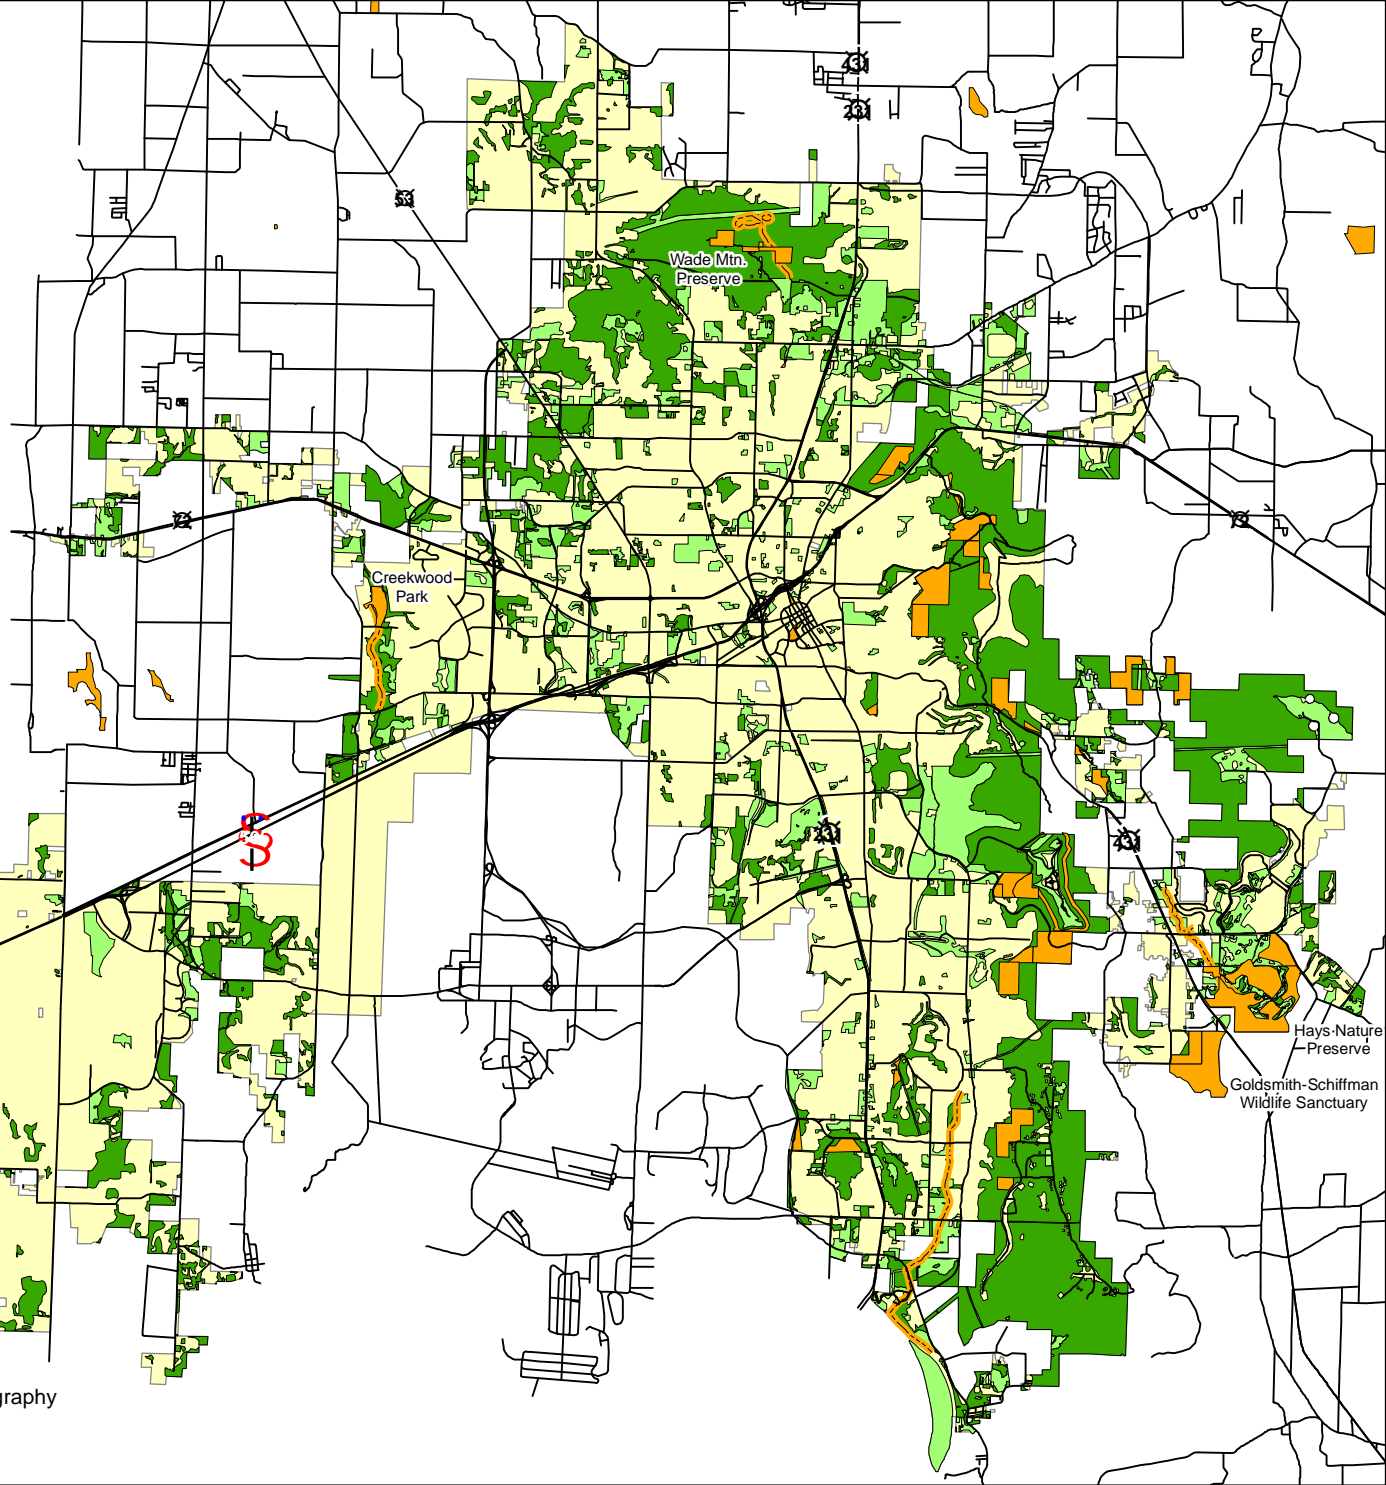

City of Huntsville 2004 Greenspace

- Passive Parks
- City of Huntsville
- Percent of Total Area**
- Forest - 27.22%
- Urban Open - 10.04%

Source: Land Use based on March 2003 Aerial Photography
Date Created: June 2004
Created By: City of Huntsville, Planning Division,
Geographic Information Systems (GIS)