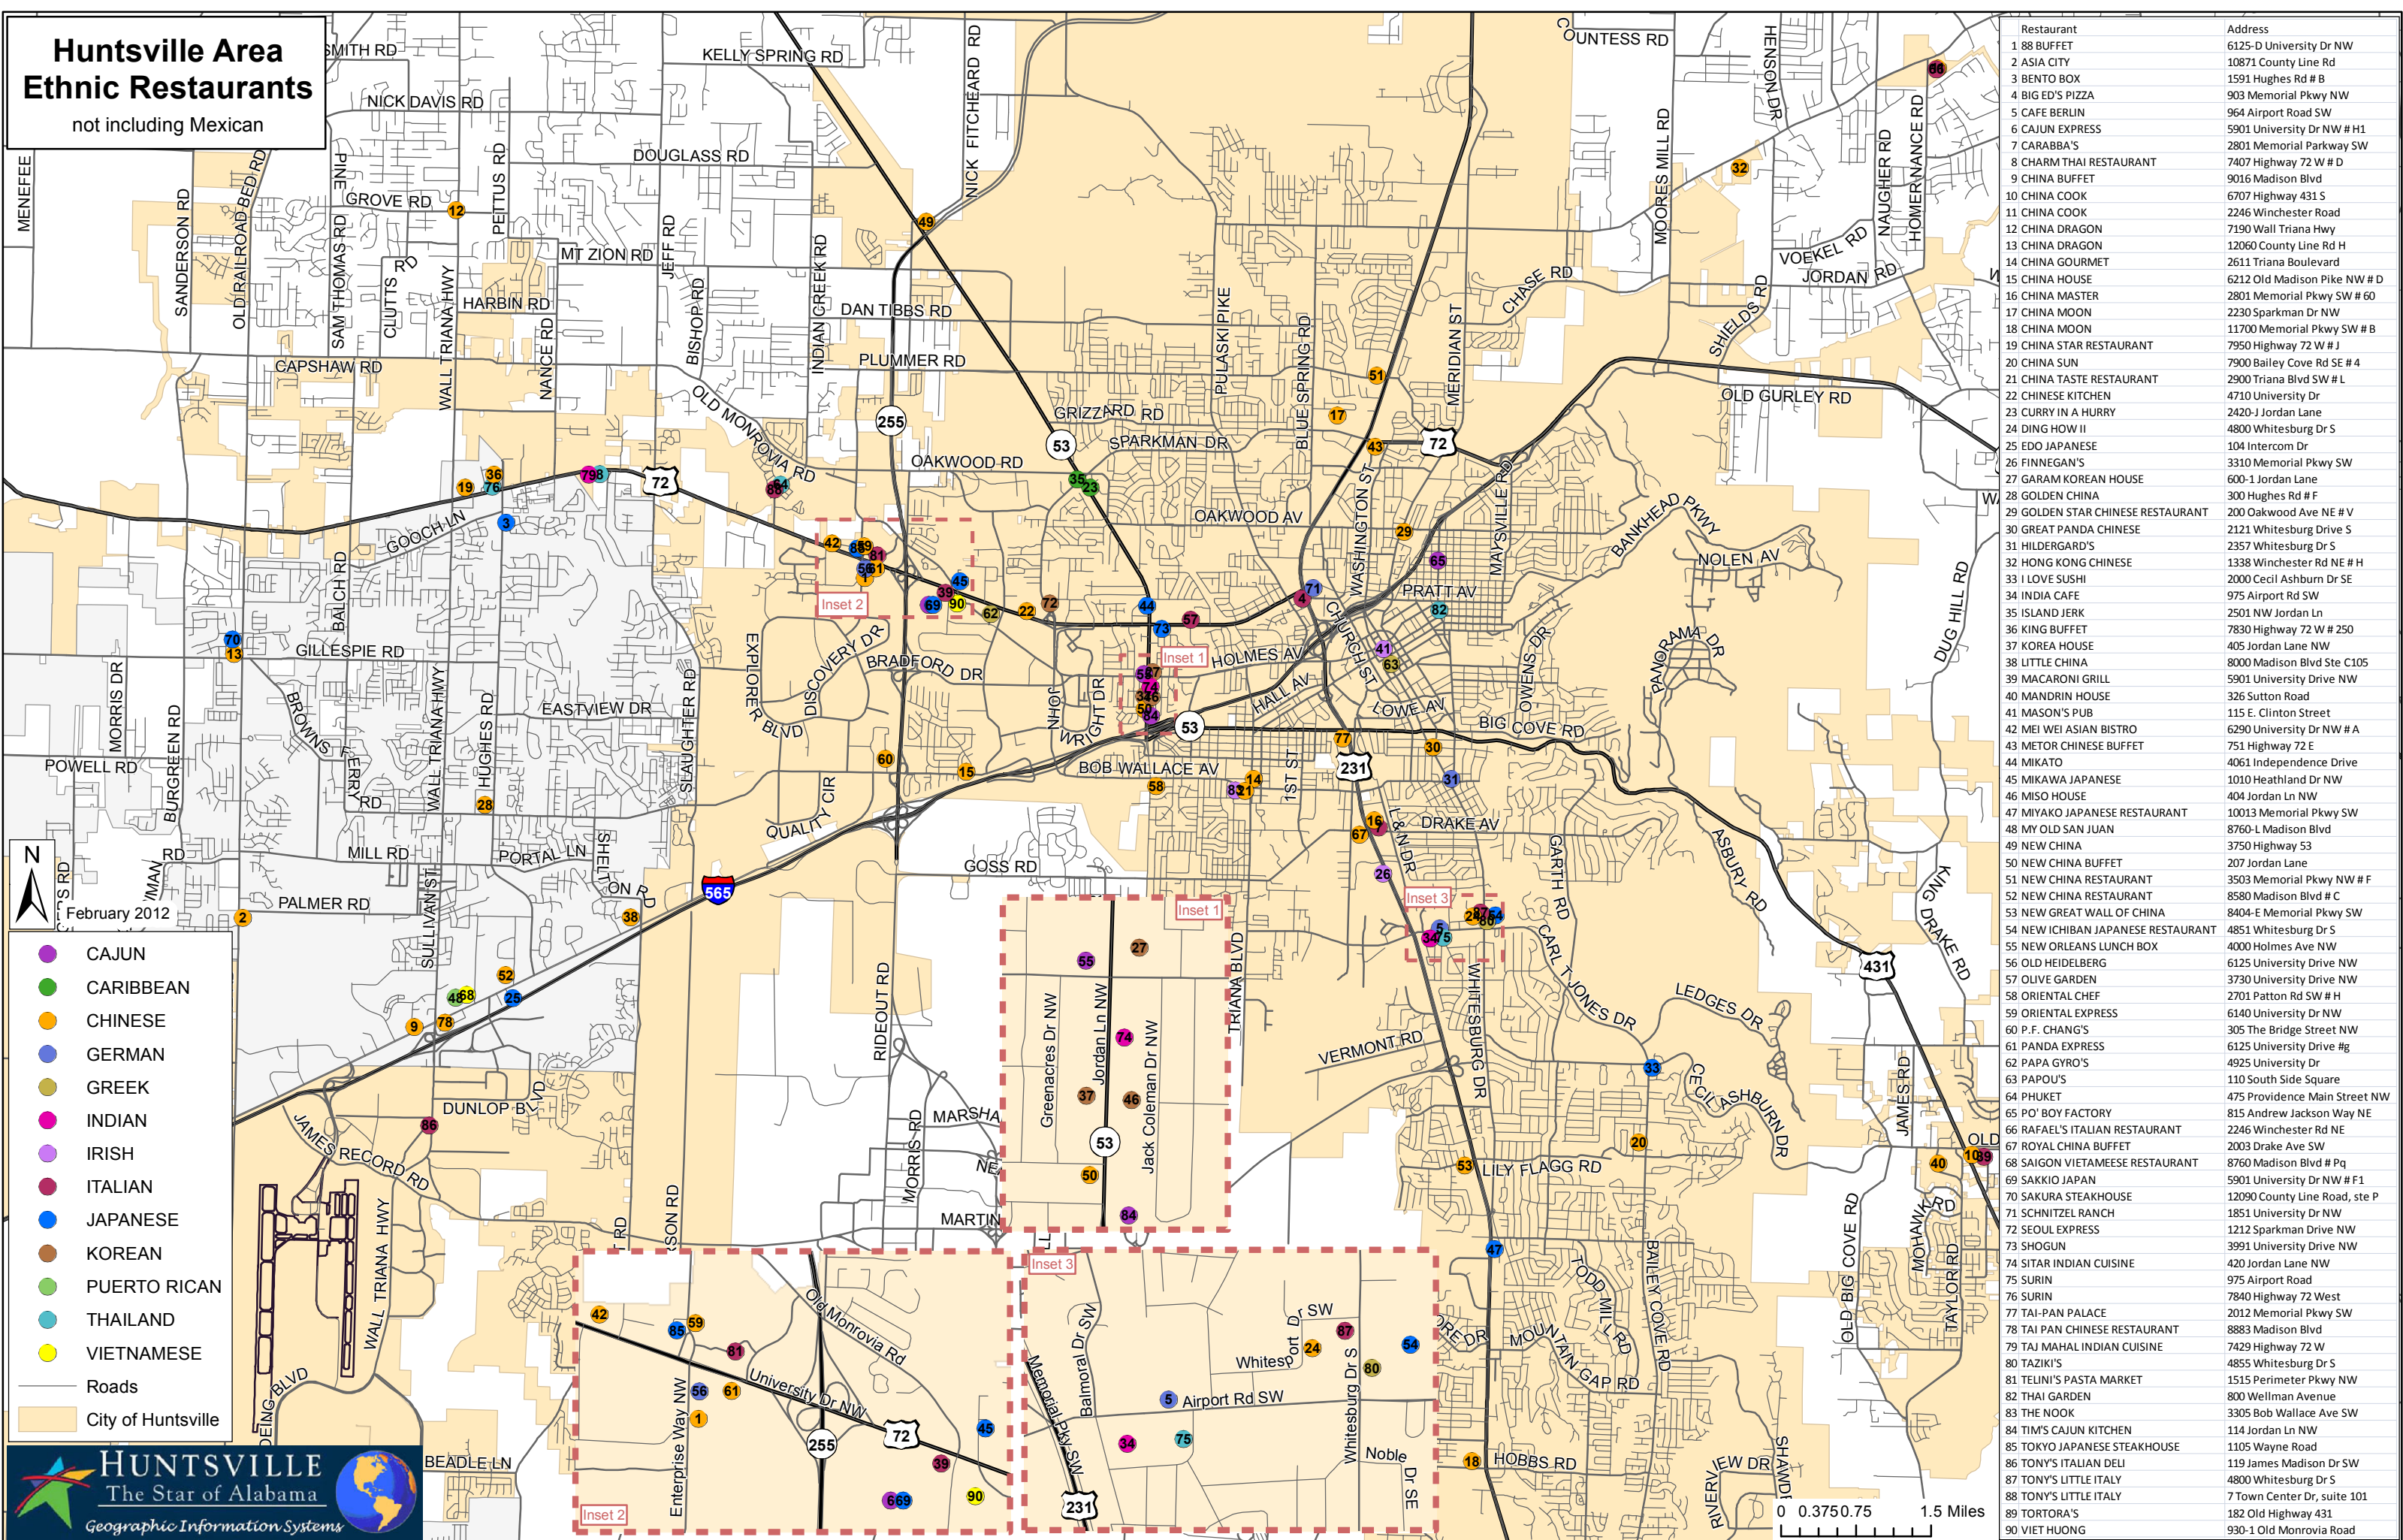

Restaurant	Address
1 88 BUFFET	6125-D University Dr NW
2 ASIA CITY	10871 County Line Rd
3 BENTO BOX	1591 Hughes Rd # B
4 BIG ED'S PIZZA	903 Memorial Pkwy NW
5 CAFE BERLIN	964 Airport Road SW
6 CAJUN EXPRESS	5901 University Dr NW #H1
7 CARABBA'S	2801 Memorial Parkway SW
8 CHARM THAI RESTAURANT	7407 Highway 72 W # D
9 CHINA BUFFET	9016 Madison Blvd
10 CHINA COOK	6707 Highway 431 S
11 CHINA COOK	2246 Winchester Road
12 CHINA DRAGON	7190 Wall Triana Hwy
13 CHINA DRAGON	12060 County Line Rd H
14 CHINA GOURMET	2611 Triana Boulevard
15 CHINA HOUSE	6212 Old Madison Pike NW # D
16 CHINA MASTER	2801 Memorial Pkwy SW # 60
17 CHINA MOON	2230 Sparkman Dr NW
18 CHINA MOON	11700 Memorial Pkwy SW # B
19 CHINA STAR RESTAURANT	7950 Highway 72 W # J
20 CHINA SUN	7900 Bailey Cove Rd SE # 4
21 CHINA TASTE RESTAURANT	2900 Triana Blvd SW # L
22 CHINESE KITCHEN	4710 University Dr
23 CURRY IN A HURRY	2420-J Jordan Lane
24 DING HOW II	4800 Whitesburg Dr S
25 EDO JAPANESE	104 Intercom Dr
26 FINNEGAN'S	3310 Memorial Pkwy SW
27 GARAM KOREAN HOUSE	600-1 Jordan Lane
28 GOLDEN CHINA	300 Hughes Rd # F
29 GOLDEN STAR CHINESE RESTAURANT	200 Oakwood Ave NE # V
30 GREAT PANDA CHINESE	2121 Whitesburg Drive S
31 HILDEGARD'S	2357 Whitesburg Dr S
32 HONG KONG CHINESE	1338 Winchester Rd NE # H
33 I LOVE SUSHI	2000 Cecil Ashburn Dr SE
34 INDIA CAFE	975 Airport Rd SW
35 ISLAND JERK	2501 NW Jordan Ln
36 KING BUFFET	7830 Highway 72 W # 250
37 KOREA HOUSE	405 Jordan Lane NW
38 LITTLE CHINA	8000 Madison Blvd Ste C105
39 MACARONI GRILL	5901 University Drive NW
40 MANDRIN HOUSE	326 Sutton Road
41 MASON'S PUB	115 E. Clinton Street
42 MEI WEI ASIAN BISTRO	6290 University Dr NW # A
43 METOR CHINESE BUFFET	751 Highway 72 E
44 MIKATO	4061 Independence Drive
45 MIKAWA JAPANESE	1010 Heathland Dr NW
46 MISO HOUSE	404 Jordan Ln NW
47 MIYAKO JAPANESE RESTAURANT	10013 Memorial Pkwy SW
48 MY OLD SAN JUAN	8760-L Madison Blvd
49 NEW CHINA	3750 Highway 53
50 NEW CHINA BUFFET	207 Jordan Lane
51 NEW CHINA RESTAURANT	3503 Memorial Pkwy NW # F
52 NEW CHINA RESTAURANT	8580 Madison Blvd # C
53 NEW GREAT WALL OF CHINA	8404-E Memorial Pkwy SW
54 NEW ICHIBAN JAPANESE RESTAURANT	4851 Whitesburg Dr S
55 NEW ORLEANS LUNCH BOX	4000 Holmes Ave NW
56 OLD HEIDELBERG	6125 University Drive NW
57 OLIVE GARDEN	3730 University Drive NW
58 ORIENTAL CHEF	2701 Patton Rd SW # H
59 ORIENTAL EXPRESS	6140 University Dr NW
60 P.F. CHANG'S	305 The Bridge Street NW
61 PANDA EXPRESS	6125 University Drive #g
62 PAPA GYRO'S	4925 University Dr
63 PAPOU'S	110 South Side Square
64 PHUKET	475 Providence Main Street NW
65 PO' BOY FACTORY	815 Andrew Jackson Way NE
66 RAFAEL'S ITALIAN RESTAURANT	2246 Winchester Rd NE
67 ROYAL CHINA BUFFET	2003 Drake Ave SW
68 SAIGON VIETAMEESE RESTAURANT	8760 Madison Blvd # Pq
69 SAKKIO JAPAN	5901 University Dr NW # F1
70 SAKURA STEAKHOUSE	12090 County Line Road, ste P
71 SCHNITZEL RANCH	1851 University Dr NW
72 SEOUL EXPRESS	1212 Sparkman Drive NW
73 SHOGUN	3991 University Drive NW
74 SITAR INDIAN CUISINE	420 Jordan Lane NW
75 SURIN	975 Airport Road
76 SURIN	7840 Highway 72 West
77 TAI-PAN PALACE	2012 Memorial Pkwy SW
78 TAI PAN CHINESE RESTAURANT	8883 Madison Blvd
79 TAJ MAHAL INDIAN CUISINE	7429 Highway 72 W
80 TAZIKI'S	4855 Whitesburg Dr S
81 TELINI'S PASTA MARKET	1515 Perimeter Pkwy NW
82 THAI GARDEN	800 Wellman Avenue
83 THE NOOK	3305 Bob Wallace Ave SW
84 TIM'S CAJUN KITCHEN	114 Jordan Ln NW
85 TOKYO JAPANESE STEAKHOUSE	1105 Wayne Road
86 TONY'S ITALIAN DELI	119 James Madison Dr SW
87 TONY'S LITTLE ITALY	4800 Whitesburg Dr S
88 TONY'S LITTLE ITALY	7 Town Center Dr, suite 101
89 TORTORA'S	182 Old Highway 431
90 VIET HUONG	930-1 Old Monrovia Road