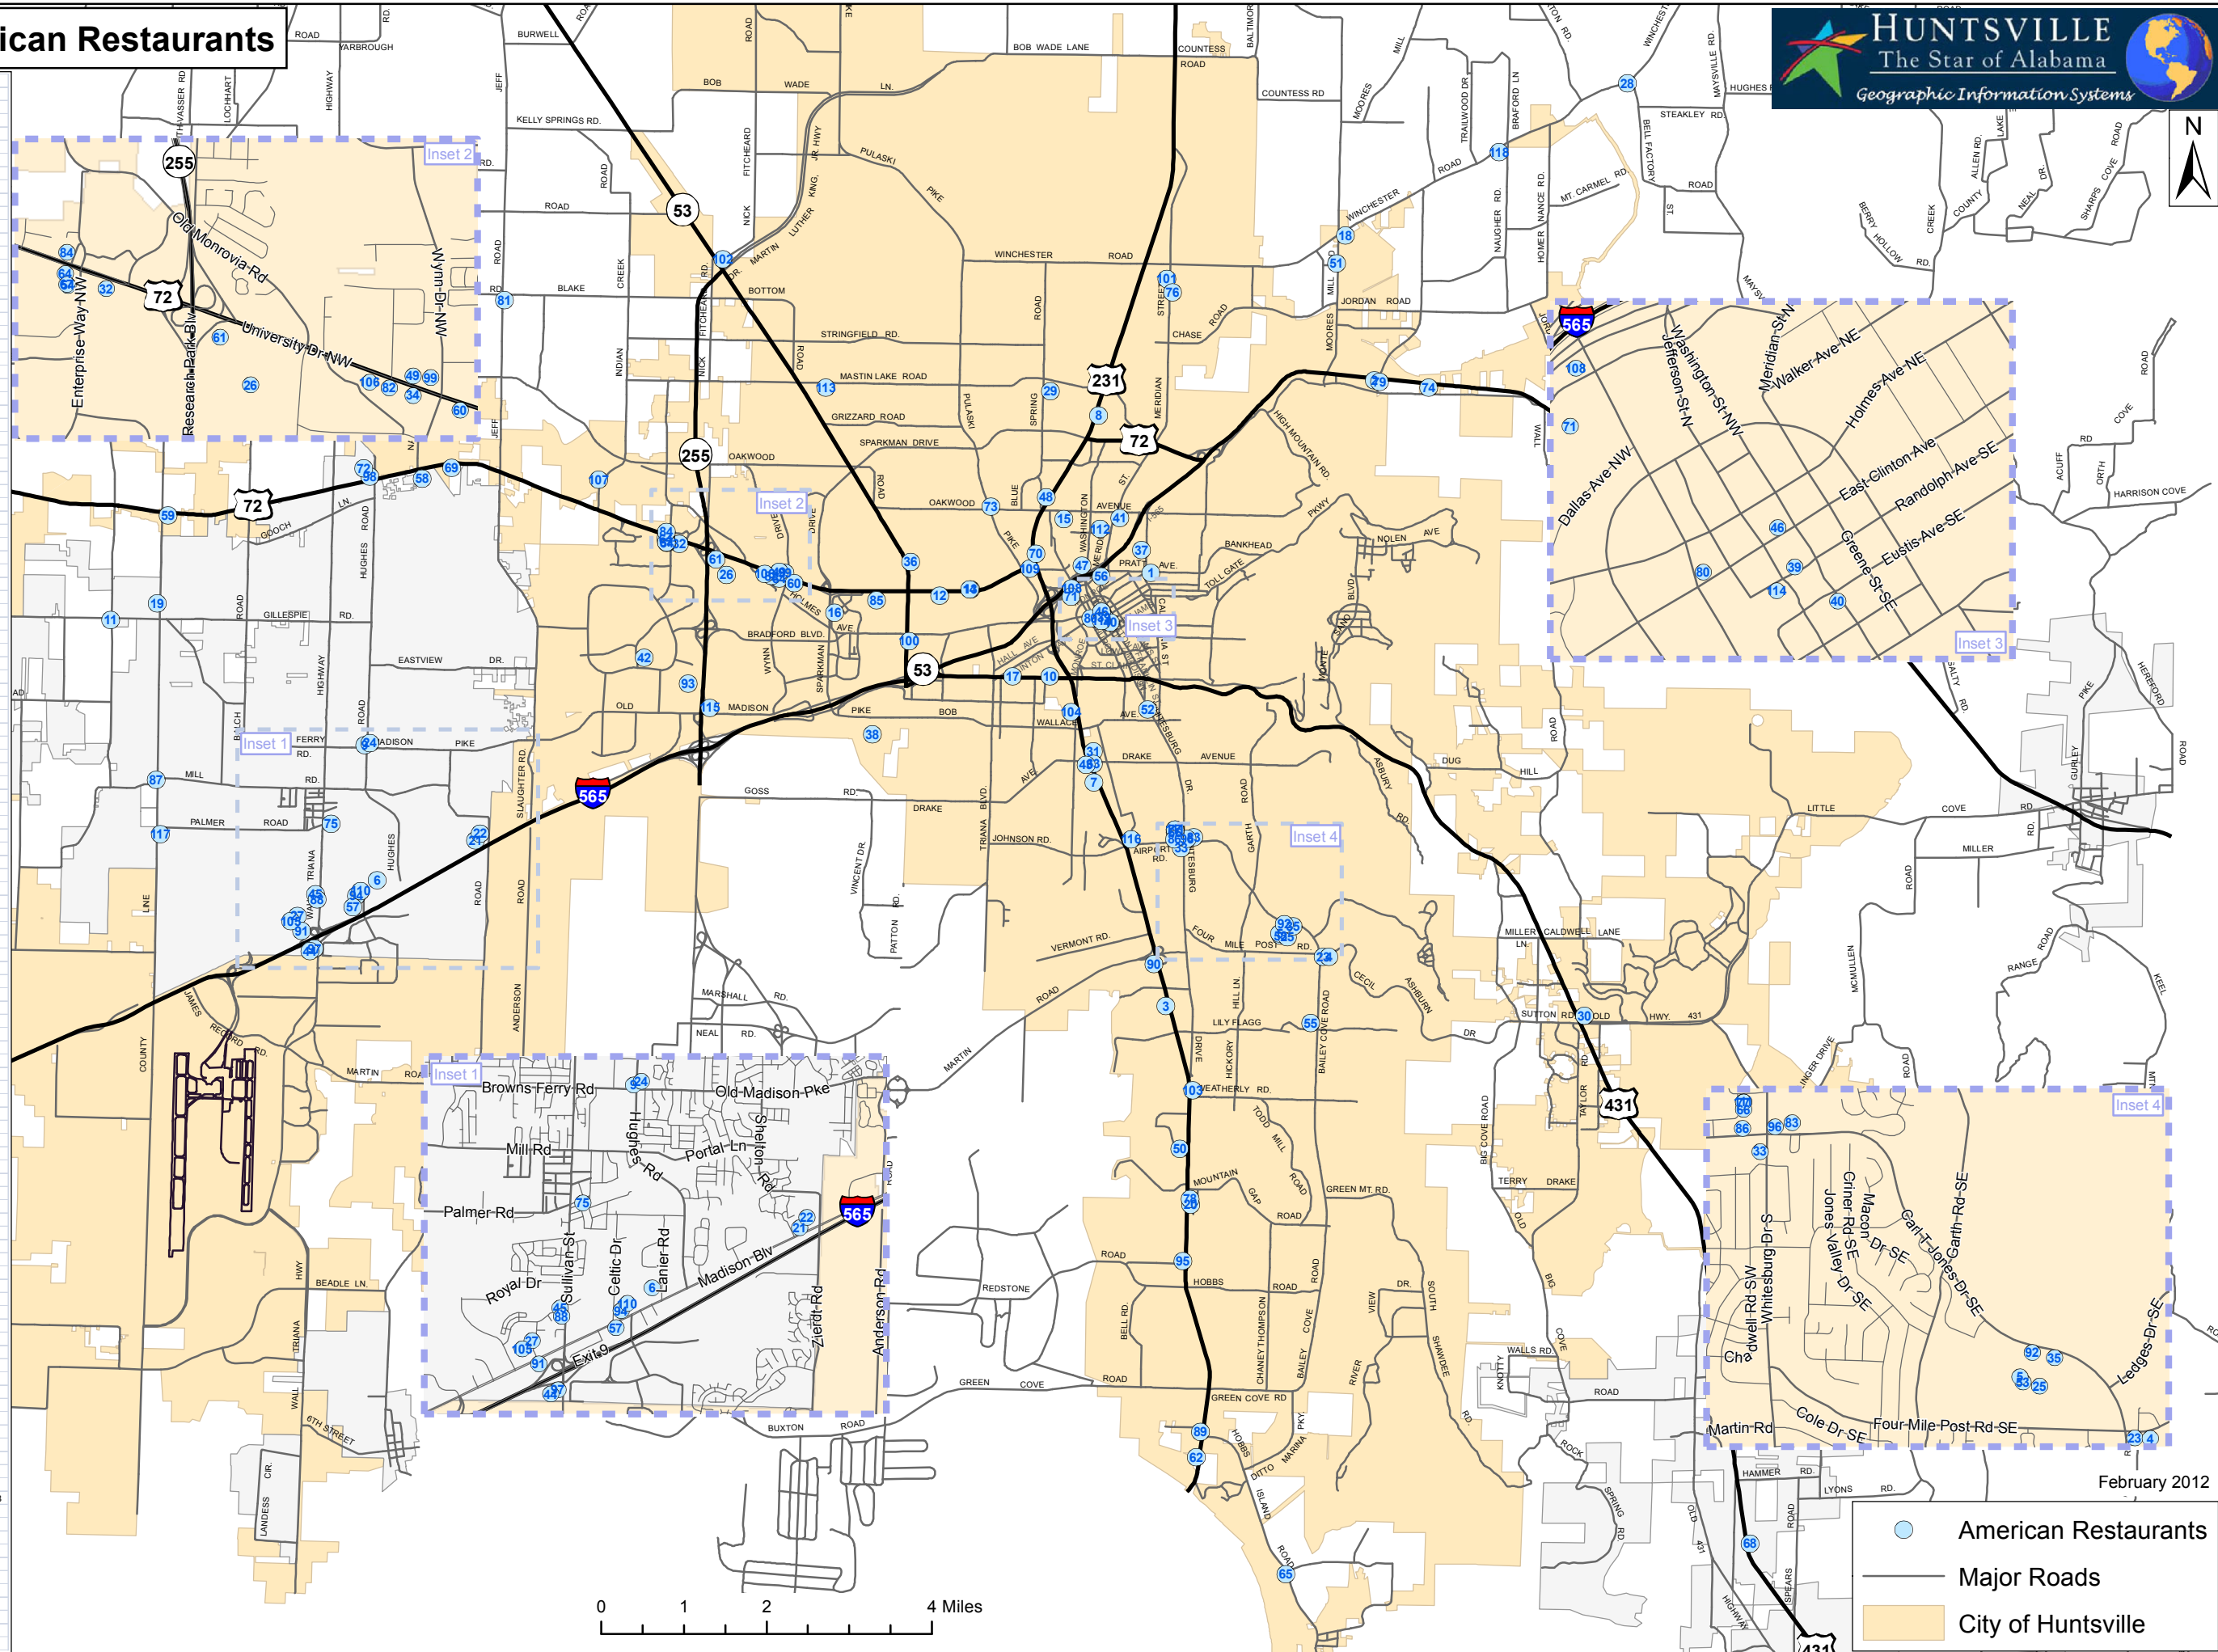

# Huntsville Area American Restaurants

Restaurant	Address
1 1892 EAST	720 Pratt Ave NE
2 3RD BASE GRILL	1792 Highway 72 E
3 3RD BASE GRILL	7904 Memorial Pkwy SW
4 ANAHEIM CHIU	2030 Cecil Ashburn Dr #102
5 ANOTHER BROKEN EGG	2722-D Carl T. Jones Dr SE
6 APPLE LANE FARMS	8580 Madison Blvd
7 APPLEBEE'S	3028 Memorial Pkwy SW
8 APPLEBEE'S	3150 Memorial Pkwy NW
9 APPLEBEE'S	302 Hughes Rd
10 ATLANTA'S FAMOUS BOSTON FISH & WINGS	2300 Governors Drive
11 B&B CROSSROADS RESTAURANT	29484 Huntsville Brownsferry Rd
12 BARNHILL'S BUFFET	3801 University Dr NW
13 BENCH WARMER FOOD & SPIRITS	2998 University Dr NW
14 BENCHWARMER TOO	3000 University Dr NW
15 BETTE MAE'S RESTAURANT AND CATERING	1222 Grace St NW
16 BEVIL CENTER	550 Sparkman Dr
17 BIG SPRING CAFE	2906 Governors Dr SW
18 BISHOP'S EASTSIDE PUB & GRILL	1042 Winchester Rd NE # F
19 BISHOP'S FOOD & SPIRITS	12110 County Line Rd
20 BISHOP'S SOUTHSIDE	11505 Memorial Pkwy SW
21 BISON'S BAR & GRILL	8020 Madison Blvd
22 BREWBAKERS	8000 Madison Blvd # D104
23 BRUEGGER'S	2000 Cecil Ashburn Dr SE # 101
24 BRUEGGER'S	347 Hughes Rd
25 BUFFALO WILD WINGS	2750 Carl T. Jones Dr SE # 1500
26 BUFFALO WILD WINGS	5901 University Dr NW # 3375
27 C.D.'S PUB & GRILL	107 Arlington Dr # B
28 CAFE 302	2700 Winchester Rd NE # A
29 CAFE 37	3700 Blue Spring Rd NW
30 CARSON'S GRILL	6585 Highway 431 S
31 CHARLEY'S GRILLED SUBS	2801 Memorial Pkwy SW # 30
32 CHEDDAR'S CASUAL CAFE	6125 University Dr NW
33 CHEBURGER CHEEBURGER	5000 Whitesburg Dr S # 120
34 CHIU'S	4925 University Dr, Suite B
35 CHIU'S	2740 Carl T. Jones Dr SE
36 CHUCK E CHEESE	1220 Jordan Ln NW
37 CLEMENTINE'S	600 O'Shaughnessy Avenue NE
38 CLEMENTINE'S	4747 Bob Wallace Avenue
39 CLUB RUSH	109 Northside Sq
40 COMMERCE KITCHEN	300 Franklin St SE
41 COPPER TOP BAR & GRILL	200 Oakwood Ave NE # Q
42 CORPORATE DINING (ADTRAN)	901 Explorer Blvd NW
43 CRACKER BARREL	2001 Drake Avenue SW
44 CRACKER BARREL	120 Cleghorn Blvd
45 CRICKETS	3810 Sullivan St
46 CROSSROADS CAFE	115 Clinton Ave W
47 DALLAS MILL DELI	500 Pratt Ave NW
48 DEE'S DINER & BILLIARDS	2007 Memorial Pkwy NW
49 DENNY'S	4874 University Dr NW
50 DIAMOND'S FOOD AND SPIRITS	11208 Memorial Pkwy SW
51 DOUG AND HARRY'S	5077 Moores Mill Rd
52 DUFFY'S DELI	2324 Whitesburg Dr S
53 FIVE GUYS	2724-C Carl T. Jones Dr
54 FIVE GUYS	1395 Enterprise Way NW # A
55 FLYBOY'S	7900 Bailey Cove Rd SE # V
56 FURNITURE FACTORY	619 Meridian St N
57 GAZEBO GRILL	8721 Madison Blvd
58 GONE FISHN	7559 Hwy 72 West
59 HALF TIME GRILL	8873 Highway 72 W
60 HOOTER'S	4729 University Dr NW
61 HOPPERS	5903 University Drive
62 HOT ROD'S	14094 Memorial Pkwy SW
63 IHOP	3001 Memorial Pkwy SW
64 IHOP	6151 University Dr NW
65 JACK CASS RESTAURANT	1055 Hobbs Island Rd SE
66 JASON'S DELI	4800 Whitesburg Dr S # 4
67 JASON'S DELI	1395 Enterprise Way NW
68 KEN'S	9481 Highway 431 S
69 KNUCKLE HEADS	7407 Highway 72 W # 1
70 KRISPY KREME DOUGHNUTS	1218 Memorial Pkwy NW
71 LEANN'S	415 Church St NW
72 LENNY'S SUB SHOP	7830 Highway 72 W
73 LITTLE DEB'S	2004 Pulaski Pike NW
74 M&M CAFE	2064 Highway 72 E
75 MAIN STREET CAFE	101 Main St
76 MAMA ANNIE'S	4550 Meridian St N
77 MAMA GOLDBERG'S DELI	4800 Whitesburg Dr S
78 MAMA'S DELI	11451 Memorial Pkwy SW
79 MAMA'S DELI	1818 Highway 72 E
80 NEW DAY CAFE	2000 Clinton Ave W # 120
81 NEW YORK NY FRESH DELI	1047 Jeff Rd NW # 9, Huntsville, AL
82 NEWK'S	4925 University Dr NW
83 NEWK'S	4851 Whitesburg Dr S
84 O'CHARLEY'S	6152 University Dr NW
85 OLIVIA'S SPORTS BAR AND GRILL	1009 Henderson Rd NW # 200
86 PANERA BREAD	4800 Whitesburg Dr S
87 PARADISE DONUTS	11156 County Line Rd Suite I
88 PHILLY CONNECTION	3764-C Sullivan Street
89 PIT STOP LOUNGE	13330 Memorial Pkwy SW
90 PLANTATION RESTAURANT	6000 Memorial Pkwy SW
91 PORT OF MADISON RESTAURANT	9035 Madison Blvd
92 RED ROBIN	2720 Carl T. Jones Dr SE
93 RED ROBIN	365 The Bridge Street, Suite 113
94 ROCKET CITY BAR AND GRILL	8716 Madison Blvd
95 RUBY TUESDAY	11594 Memorial Pkwy SW
96 RUBY TUESDAY	4901 Whitesburg Dr S
97 RUBY TUESDAY	110 Tom Thrasher Ln
98 RUBY TUESDAY	7814 Highway 72 W
99 RUGGBY'S	4820 University Dr NW # 15
100 SANDWICHES N' CREAM	502 Jordan Ln NW # A
101 SPORT VISION RESTAURANT	4701 Meridian St N # N
102 SPORTS 53 BAR AND GRILL	3750 Highway 53
103 SPORTS PAGE DELI AND LOUNGE	9009 Memorial Pkwy SW # M
104 STEVE'S CUE & GRILL	2322 Memorial Pkwy SW
105 SUDS BAR & GRILL	9076 Madison Blvd
106 TGI FRIDAY'S	4935 University Dr NW
107 THE BRICKHOUSE	7 Town Center Drive Northwest #103
108 THE EAVES RESTAURANT	501 Church St NW
109 THE END ZONE	1909 University Dr NW
110 THE STATION PUB & GRILL	8694 Madison Blvd
111 THIRSTY TURTLE	4800 Whitesburg Dr S # 22
112 TIP TOP CAFE	123 Maple Ave NW
113 TOUCH OF GLASS SOUTHERN CUISINE	3228 suite G Lodge Rd NW
114 WEST COURT CAFE	200 Westside Sq
115 WEST END GRILL	6610 Old Madison Pike NW # 108
116 WING'S SPORTS BAR & GRILL	4250 Balmoral Dr SW
117 WING SHACK	10871 County Line Rd
118 WISHBONES	1924 Winchester Rd NE