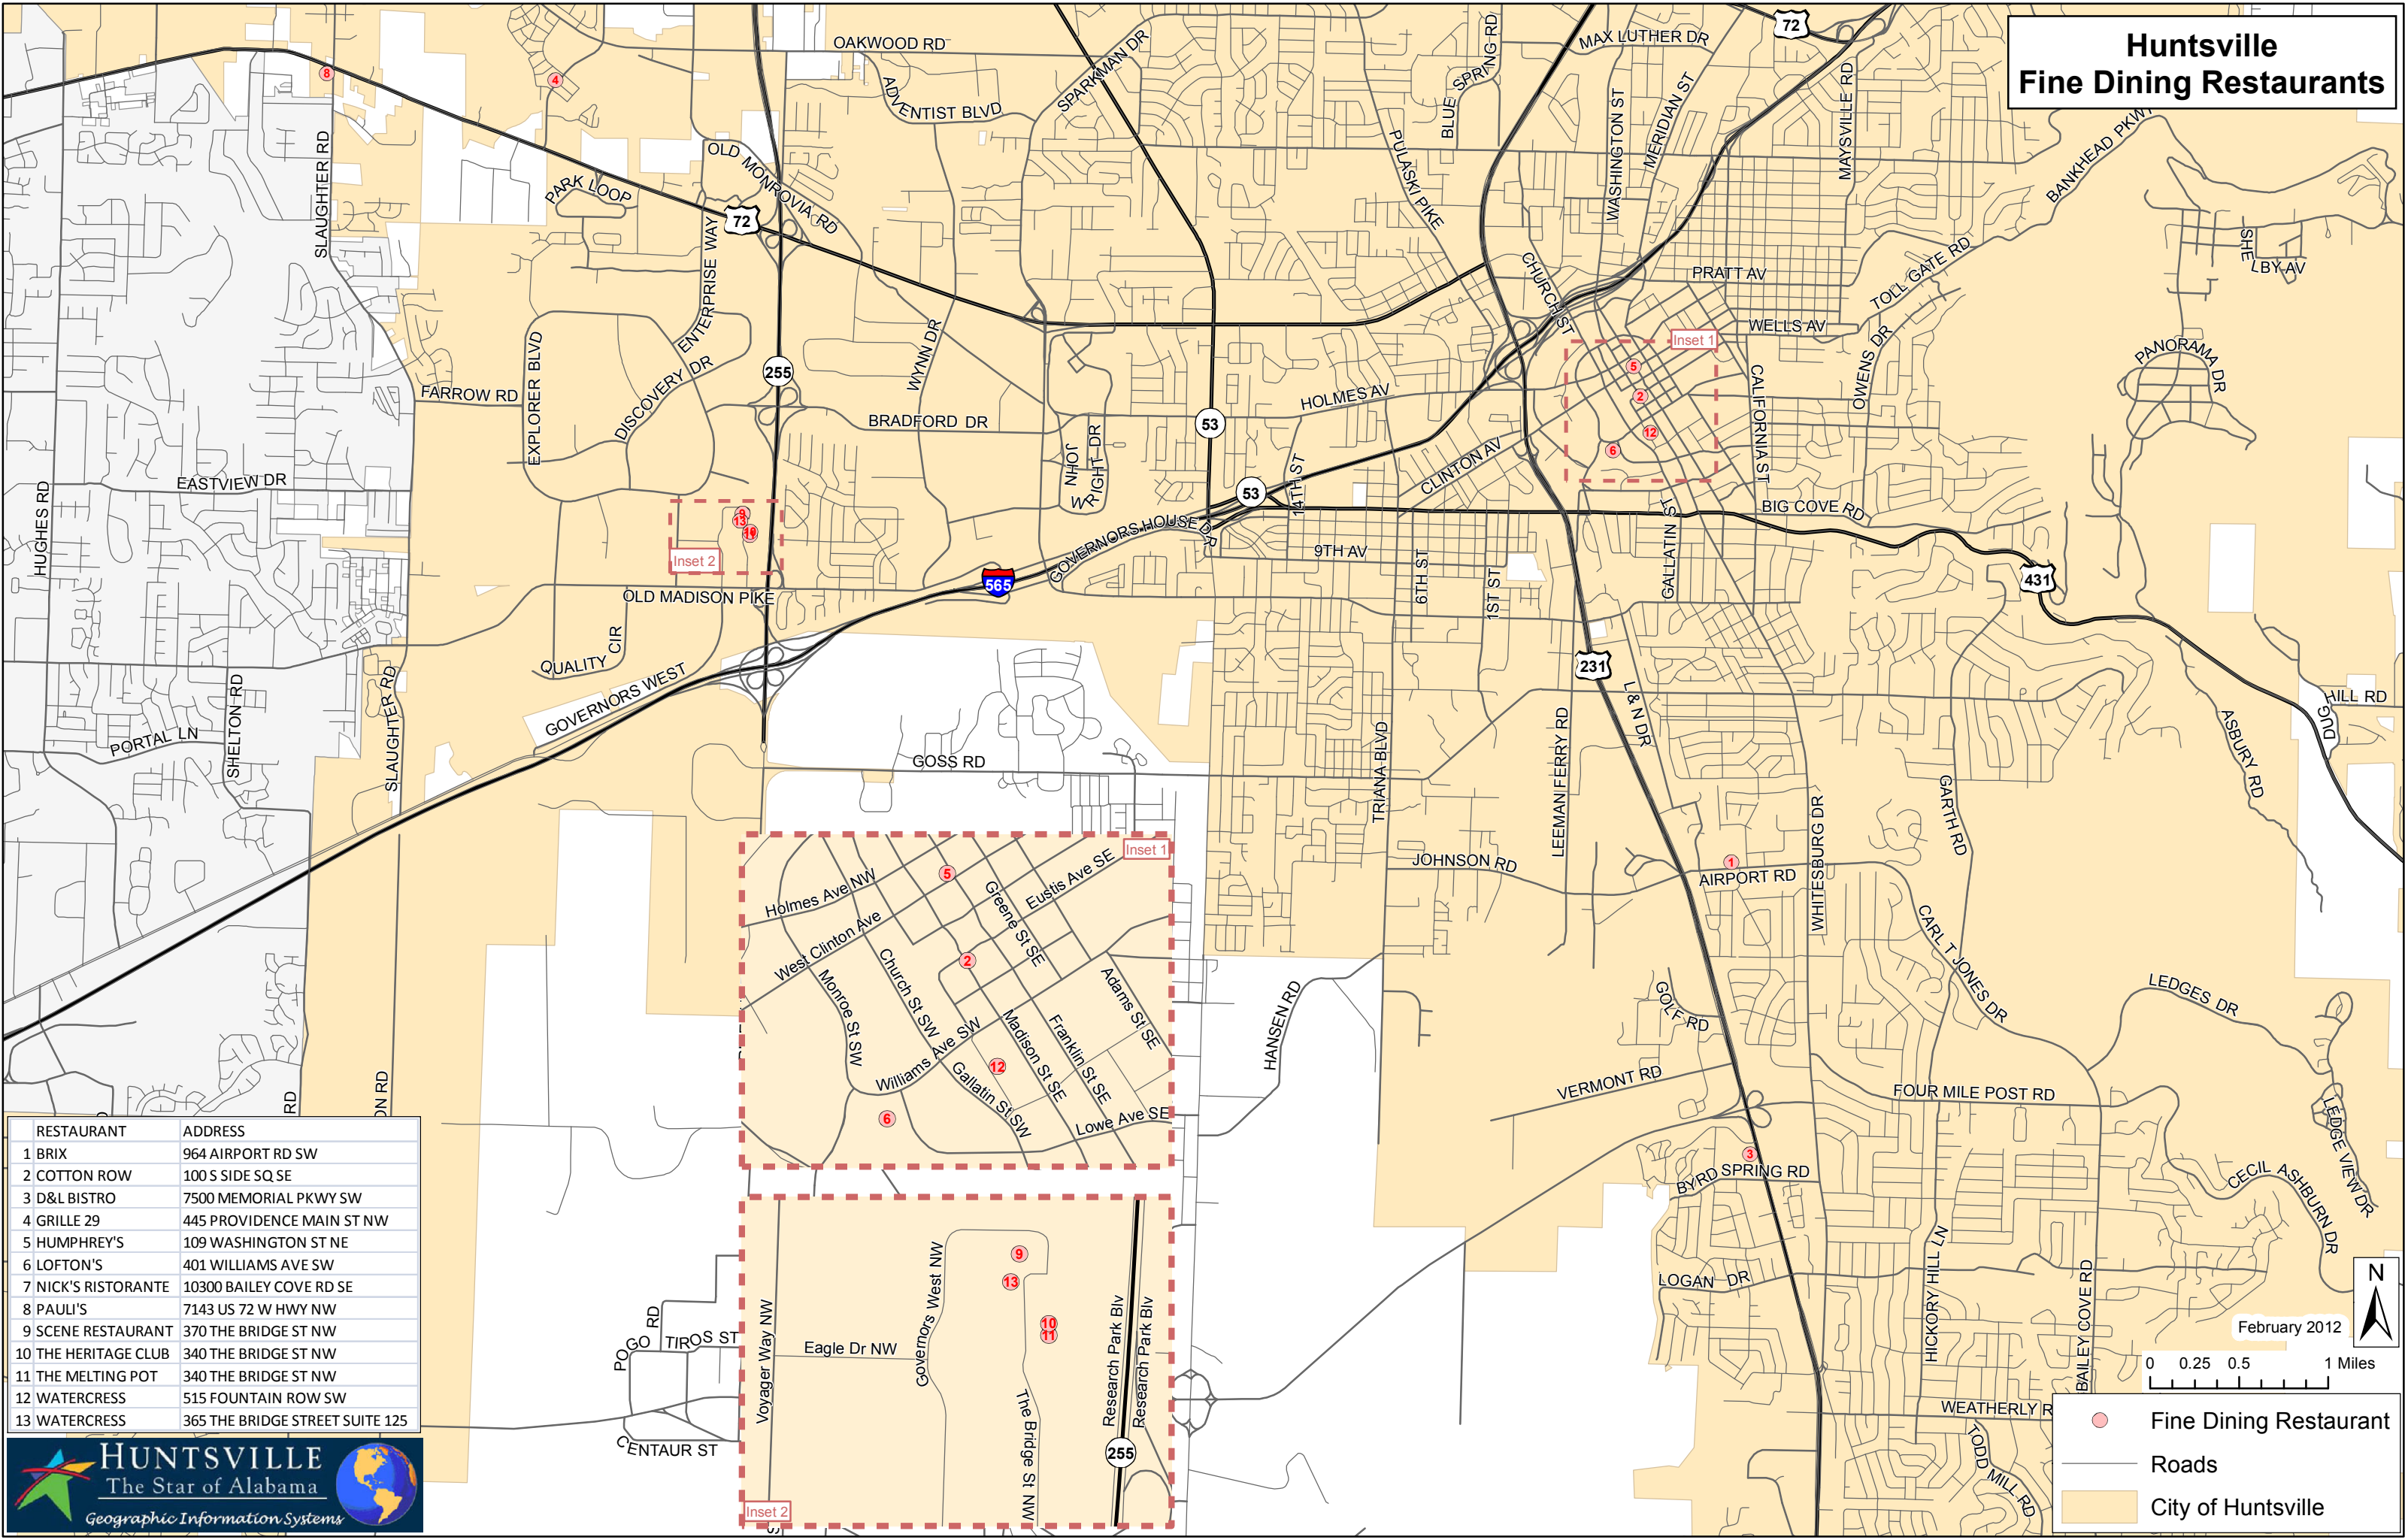

# Huntsville Fine Dining Restaurants

| RESTAURANT           | ADDRESS                         |
|----------------------|---------------------------------|
| 1 BRIX               | 964 AIRPORT RD SW               |
| 2 COTTON ROW         | 100 S SIDE SQ SE                |
| 3 D&L BISTRO         | 7500 MEMORIAL PKWY SW           |
| 4 GRILLE 29          | 445 PROVIDENCE MAIN ST NW       |
| 5 HUMPHREY'S         | 109 WASHINGTON ST NE            |
| 6 LOFTON'S           | 401 WILLIAMS AVE SW             |
| 7 NICK'S RISTORANTE  | 10300 BAILEY COVE RD SE         |
| 8 PAULI'S            | 7143 US 72 W HWY NW             |
| 9 SCENE RESTAURANT   | 370 THE BRIDGE ST NW            |
| 10 THE HERITAGE CLUB | 340 THE BRIDGE ST NW            |
| 11 THE MELTING POT   | 340 THE BRIDGE ST NW            |
| 12 WATERCRESS        | 515 FOUNTAIN ROW SW             |
| 13 WATERCRESS        | 365 THE BRIDGE STREET SUITE 125 |

February 2012

0 0.25 0.5 1 Miles

- Fine Dining Restaurant
- Roads
- City of Huntsville